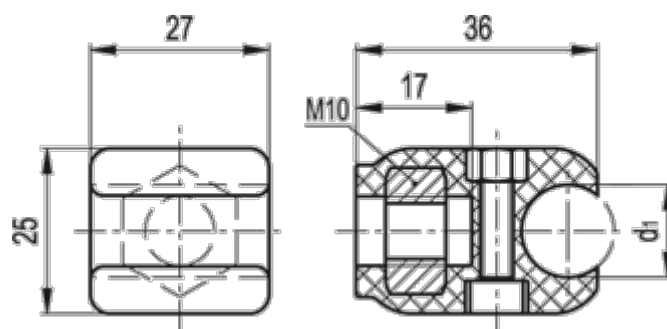

Data Sheet

Article number: 2310419812
Description: E+G Guide rail clamp
MPG-C-S-12

Measures

d1 = 12
Weight (g) = 35